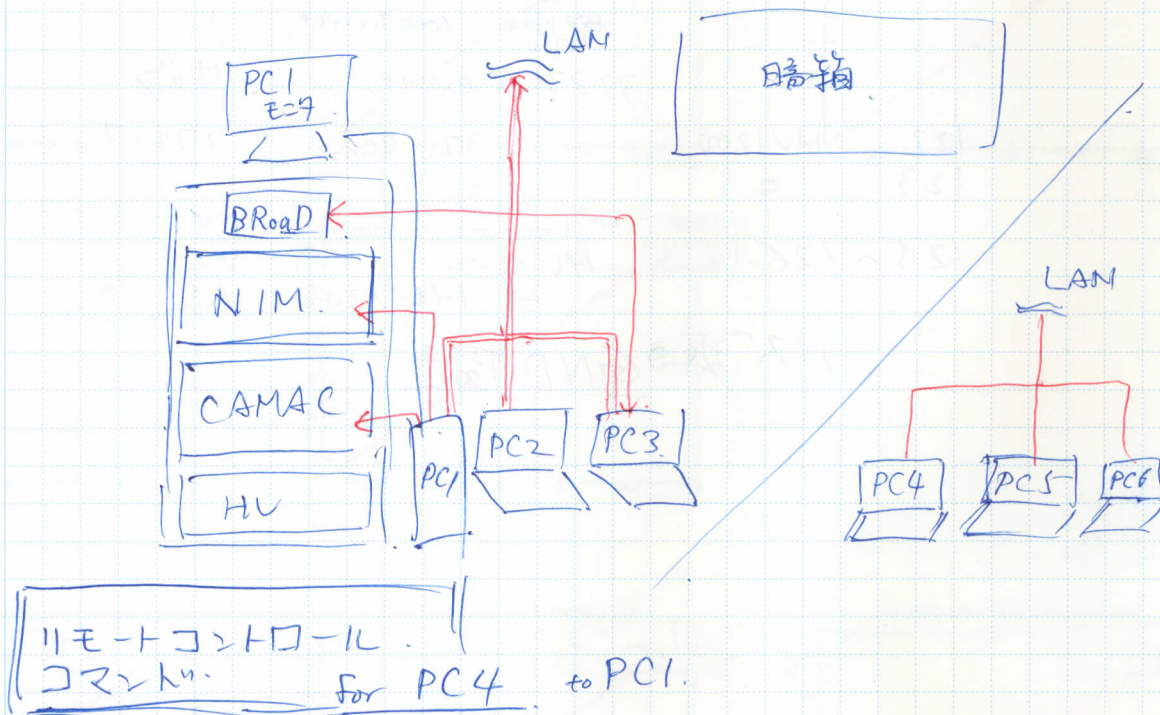

6/15 16:36 PC1 IP: 10.30.1.106

準備.

PC2 (windows) IP: 10.30.1.110

PC3 IP: ~~10.30.1.107~~
10.30.1.108

PC2 TeamViewer ID 891 495 621
Pass: 5258

```
$ ssh -X -Y hiroshi@10.30.1.106.  
[Password].
```

```
$ cd ~/exp/exp45/MainExp/data.
```

```
$ cd ~/exp/day/day-v4/
```

```
$ gnome-terminal
```

```
$ !gnuidag.
```

... 7-月保存先
← DAB.

for PC6 to PC3.

```
$ ssh -X -Y hiroshi@10.30.1.108.  
[password]
```

```
$ cd ~/exp/exp45/PreScale.
```

```
$ gnome-terminal.
```

```
$ ./BRoad -  
ctrl + shift + T. (New Tab) => ./prescale.
```