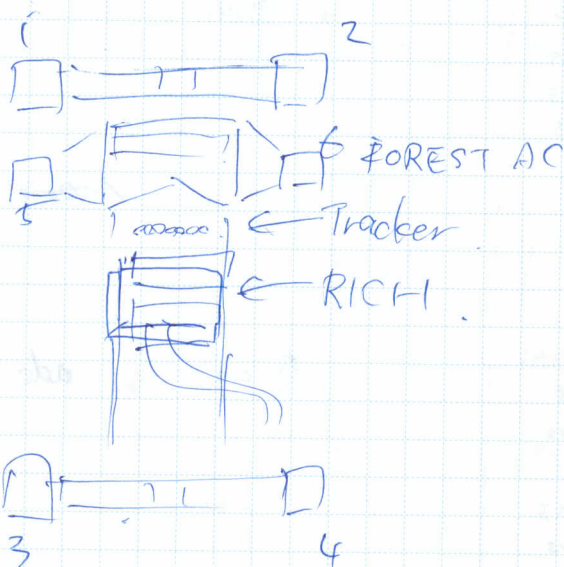

14:44 ADC3 Calib.

Run	ADC	ch	width	adc32
151	152-156	All	0	133
		18	10, 20, 30, 40, 50	735, 1319, 1911, 2516, 3185
	157-161	高	=	733, 1340, 1906, 2559, 3168

16:00

Exp. by H. Ito

- ① Forest AC
- ② RICH

Task

Timing test
 Sch, 6ch, veto.
~~Forest AC~~
 MPPC vs 1ch & 2ch

- MPPC 0, 1, 2 → 10573, 10574, 10575
- 4, 5, 6 → 10576, 10577, 10578
- 8, 9, 10 → 10579, 10580, 10581
- 12, 13, 14 → 10582, 10583, 10584
- 16, 17, 18 → 10585, 10586, 10587
- 20, 21, 22 → 10588, 10589, 10590
- 24, 25 → 10591, 10592